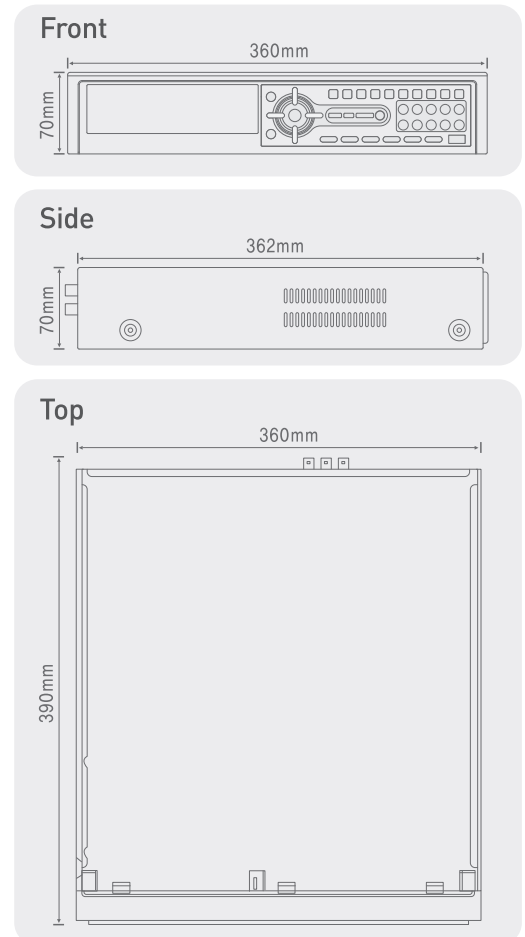

Dimensions

KOBI®
www.kobicctv.com