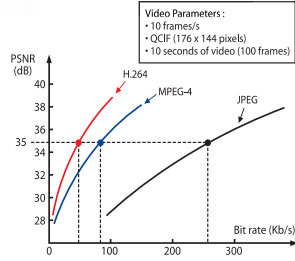

Specifications

Items		XQ-L400H	XQ-L900H	XQ-L1600H
Camera Input		4	9	16
Camera Output		1ch Composite		
VGA Output		1CH		
Spot Out		1CH		
Compression		H,264		
Audio In / Out		4in / 1out(Compression : G, 723)		
Record	Speed	PAL	Real Time	Real Time
Playback	Speed	PAL	Real Time	Real Time
OS		Embedded Linux		
Pentaplex		Live, Recording, Playback, Networking, Backup at the same tim		
Network	Interface	10/100 BaseT(1EA)		
	Protocol	TCP/IP(DHCP, Static IP), PPPoE		
	Program	REMOTE, CMS, AGENT, PDA, WEB		
	Speed	MAX, 480fps		
Backup	Device	USB 2.0, DVD-RW, Memory Stick, Network Backup		
	File	AVI, Independent Format		
HDD		MAX, 2EA HDD / Record up to 3TB		
Pan/Tilt, System Keyboard		RS-485		
Sensor (In/Out)		4/1		
Control		Front Buttons, Jog Shuttle, IR Remote Controller and Mous		
OSD		GUI, Multi Language		
Dimension		360(W) x 390(D) x 70(H) mm		
Operation Temperature		0~45°C		
Operation Humidity		5~85%		
Weight		3.5kg(Without DVD-RW, HDD)		
Power		DC 12V, 5A	DC 12V, 7A